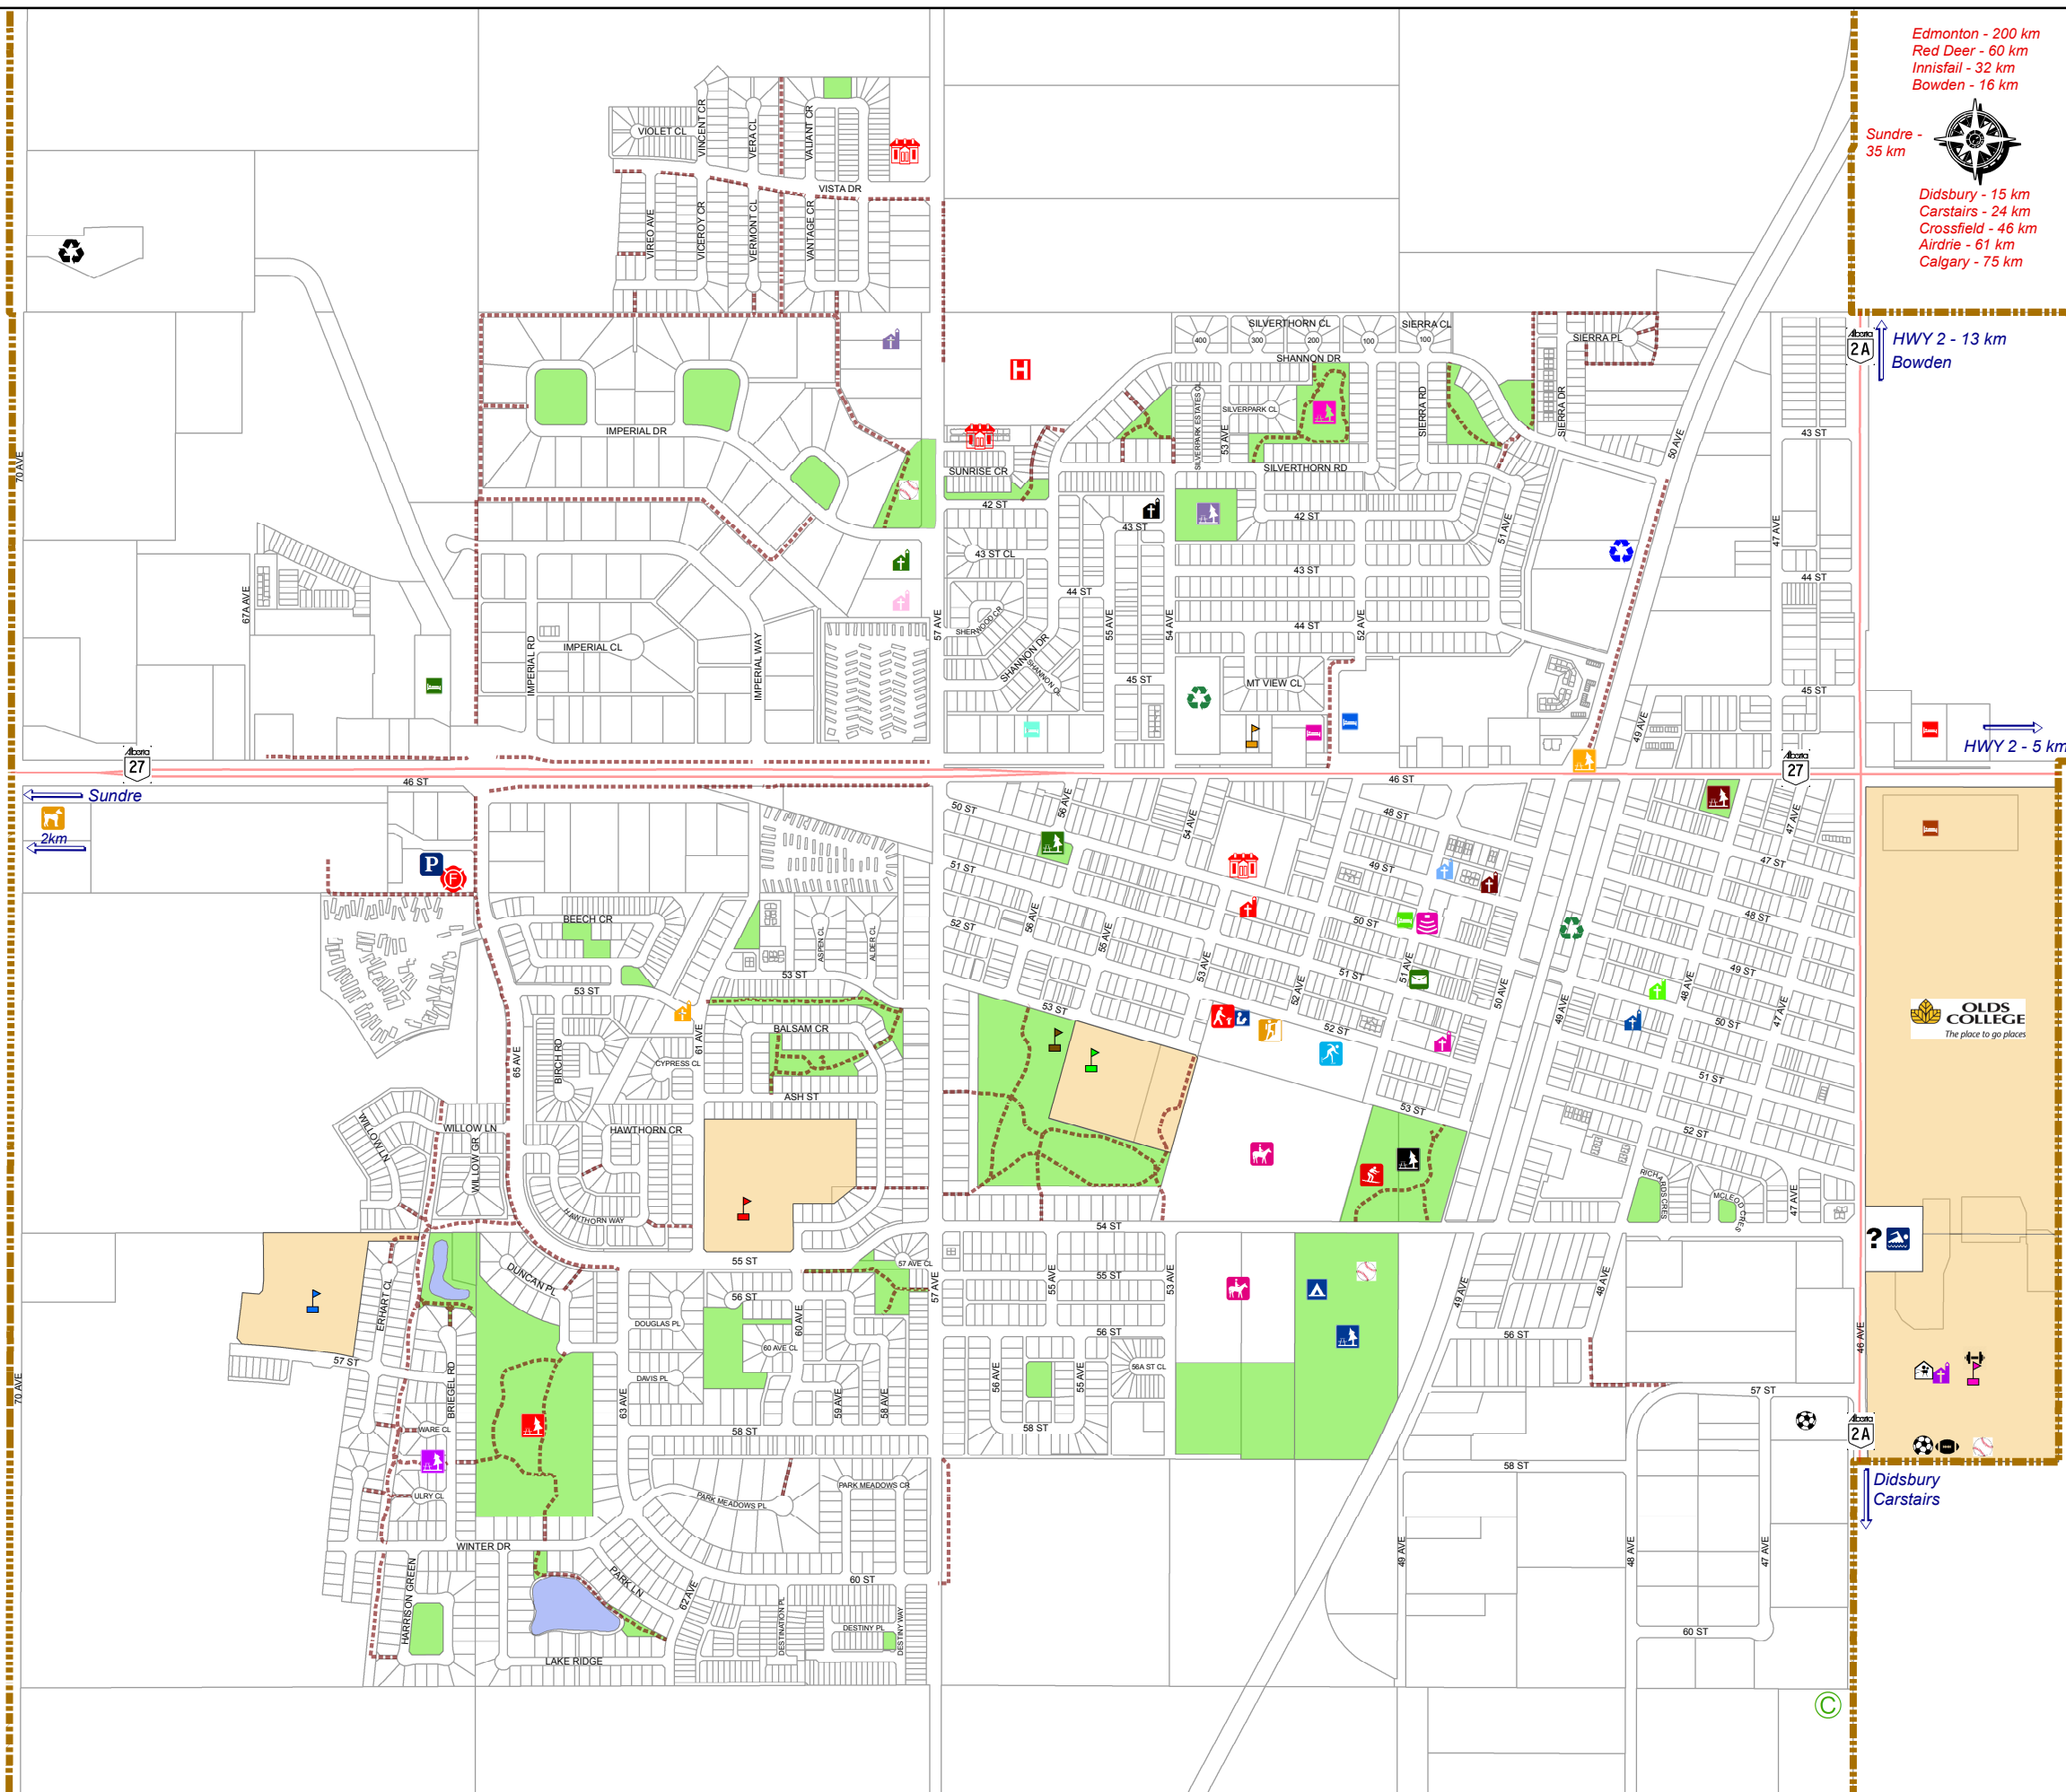

Town of Olds

Information Map

Edmonton - 200 km
Red Deer - 60 km
Innisfail - 32 km
Bowden - 16 km

Sundre - 35 km

Didsbury - 15 km
Carstairs - 24 km
Crossfield - 46 km
Airdrie - 61 km
Calgary - 75 km

HWY 2 - 13 km
Bowden

HWY 2 - 5 km

Legend

- Town of Olds Boundary
- Highway
- Trail System
- Park
- School
- Cemetery

Emergency Services

- Hospital
- RCMP
- Fire Department

Community

- Post Office
- TransCanada Theatre
- Recreation Centre
- Visitor Centre
- Evergreen Centre
- Municipal Library
- Mountain View Museum
- Senior Assisted Living

Recreation

- Centennial Park
- Tree Reserve
- Stringer Park
- O.R. Hedges Park
- Herb Samis Park
- Neil Leatherdale Park
- Craig's Corner Memorial Park
- Ralph Maybank Memorial Park
- Frank Wong Memorial Park
- Dog Park
- Aquatic Centre
- Olds Regional Exhibition
- Sportsplex/Curling Rink
- Baseball Field
- Soccer Field
- Football Field
- Olds Skatepark
- Olds Campground
- CLC Fitness Centre & Indoor Track

Recycling

- Recycling Centre
- Bottle Depot
- Waste Transfer Station

Education

- Ecole Deer Meadow School
- Career High School
- Ecole Olds Elementary School
- Olds High School
- Horizon School
- Holy Trinity Catholic School
- Olds College